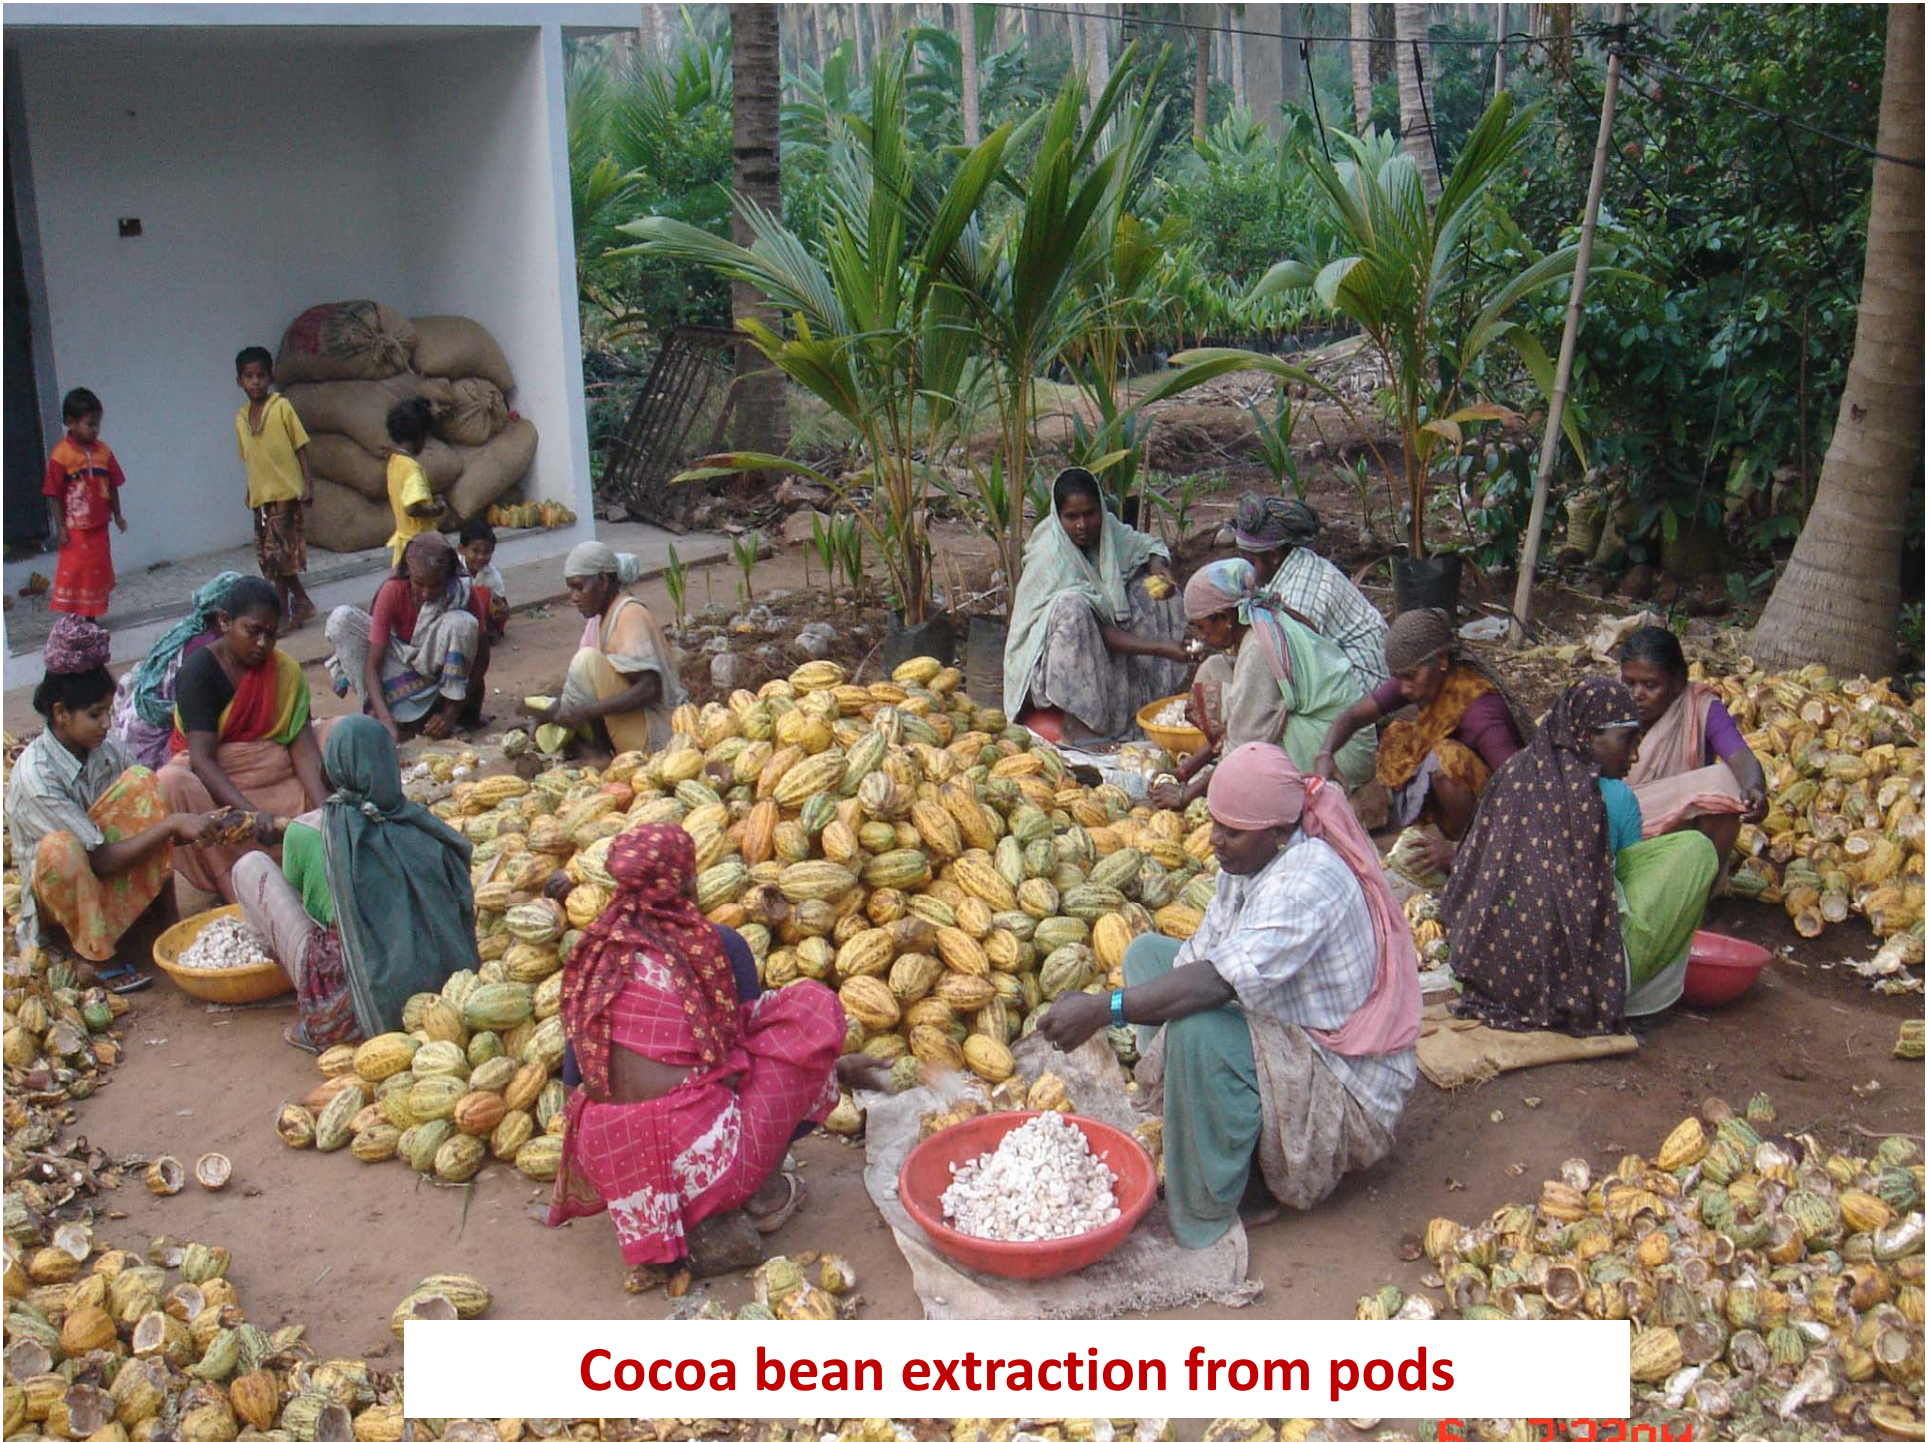

Weed free – Organic mulch – Moisture conservation

15 9:09AM

Coconut + cocoa + nutmeg – Improved soil fertility
Coconut+ nutmeg only – More weeds

32 months old cocoa F₁ hybrid from KAU

Cocoa bean extraction from pods

Coconut (COD) itself as an intercrop in coconut (Tall)

11:54AM

**NEW PLANTING – FOR COLLECTION
OF HEAD CABBAGE**

Queen of fruits (Mangosteen)
An ideal intercrop for coconut based cropping system -
Specific location