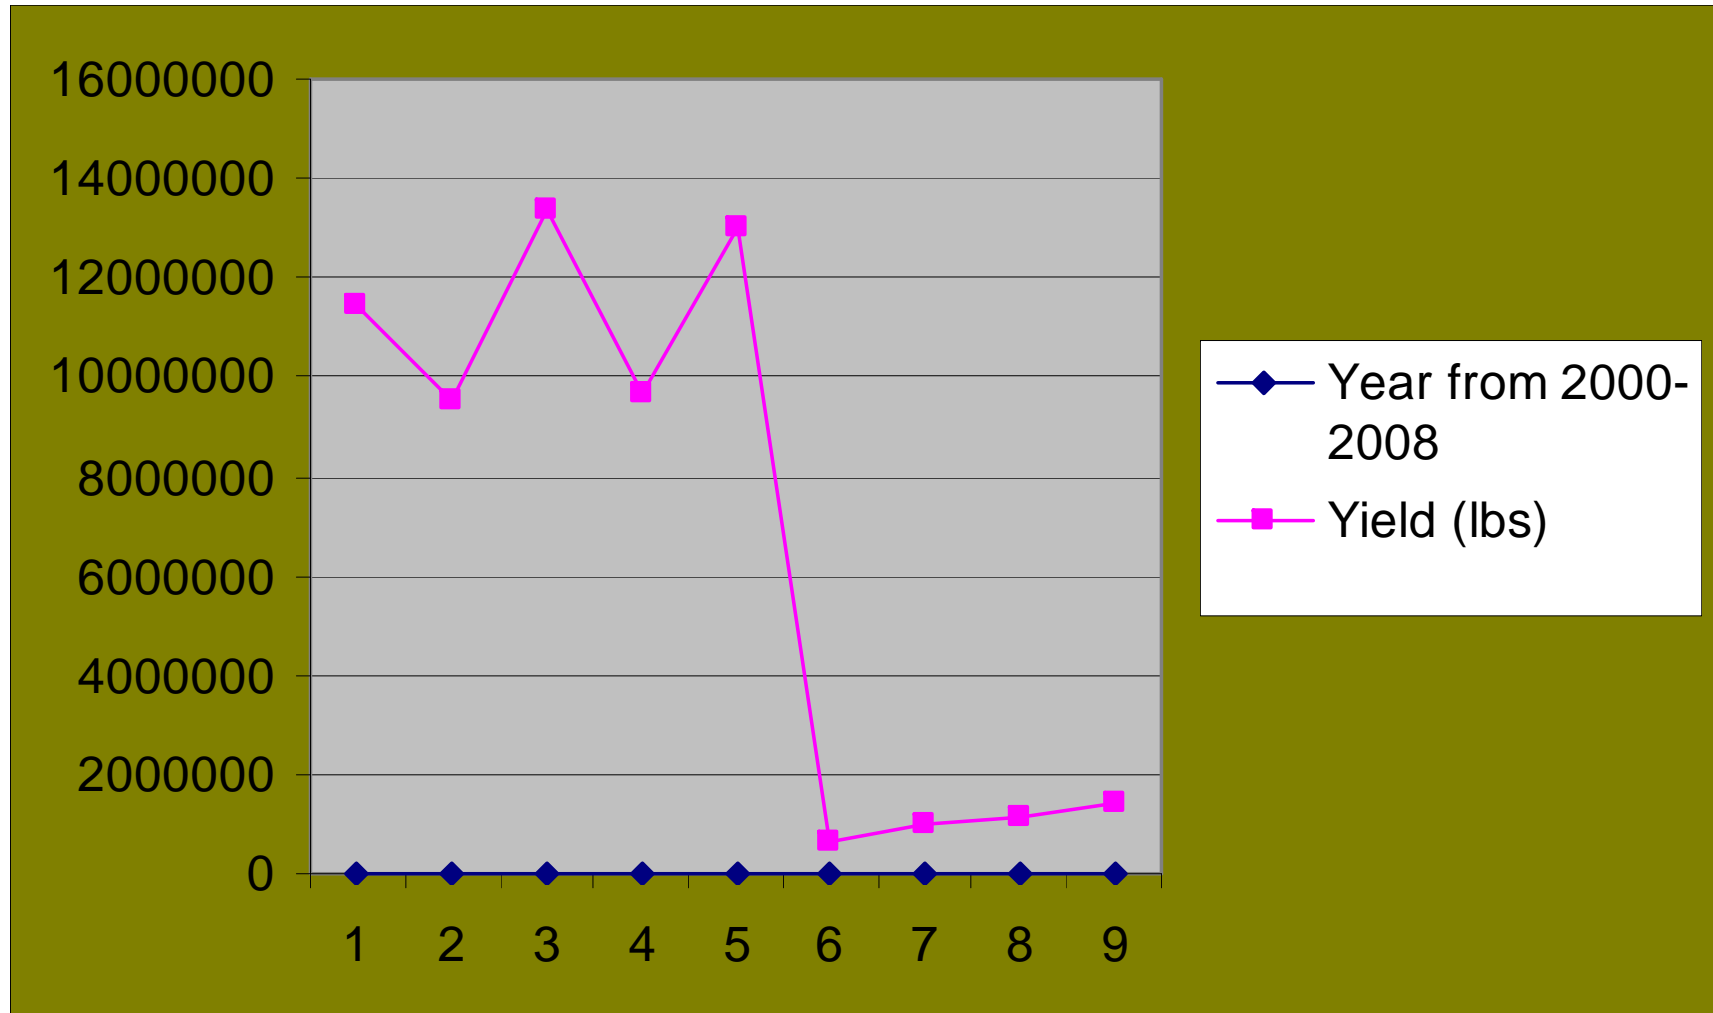

Coconut Based Cropping System

17 7:34AM

Nutmeg production in Grenada 2000-2008

Year	Production (lbs)
2000	11420566
2001	9534846.5
2002	13363738.5
2003	9690891.5
2004	12996144
2005	616589.5
2006	982132
2007	1132446.25
2008	1390635

Yield data of Grenada from 2000-2008

Tamil Nadu - Coconut
Total Area : 3.2 lakhs ha
Production : 3716 million nuts

Pollachi
Average Rain fall : 121.22 cm
Average annual rainy days : 44.5

RH : 70 %

Temperature	Mean Max	Mean min
Summer	34.7°C	22.1°C
Winter	32.2°C	9.2°C

Latitude : 10.39 N
Longitude : 77.03 E

Monocropped Coconut Plantation

Little space Big harvest!!

Optimize your space and maximize your yield

6 10:03AM

Coconut + Nutmeg + Cocoa

17 7:35AM

**38 years old coconut plantation with 24 years old nutmeg
Nutmeg- Seedling progeny**