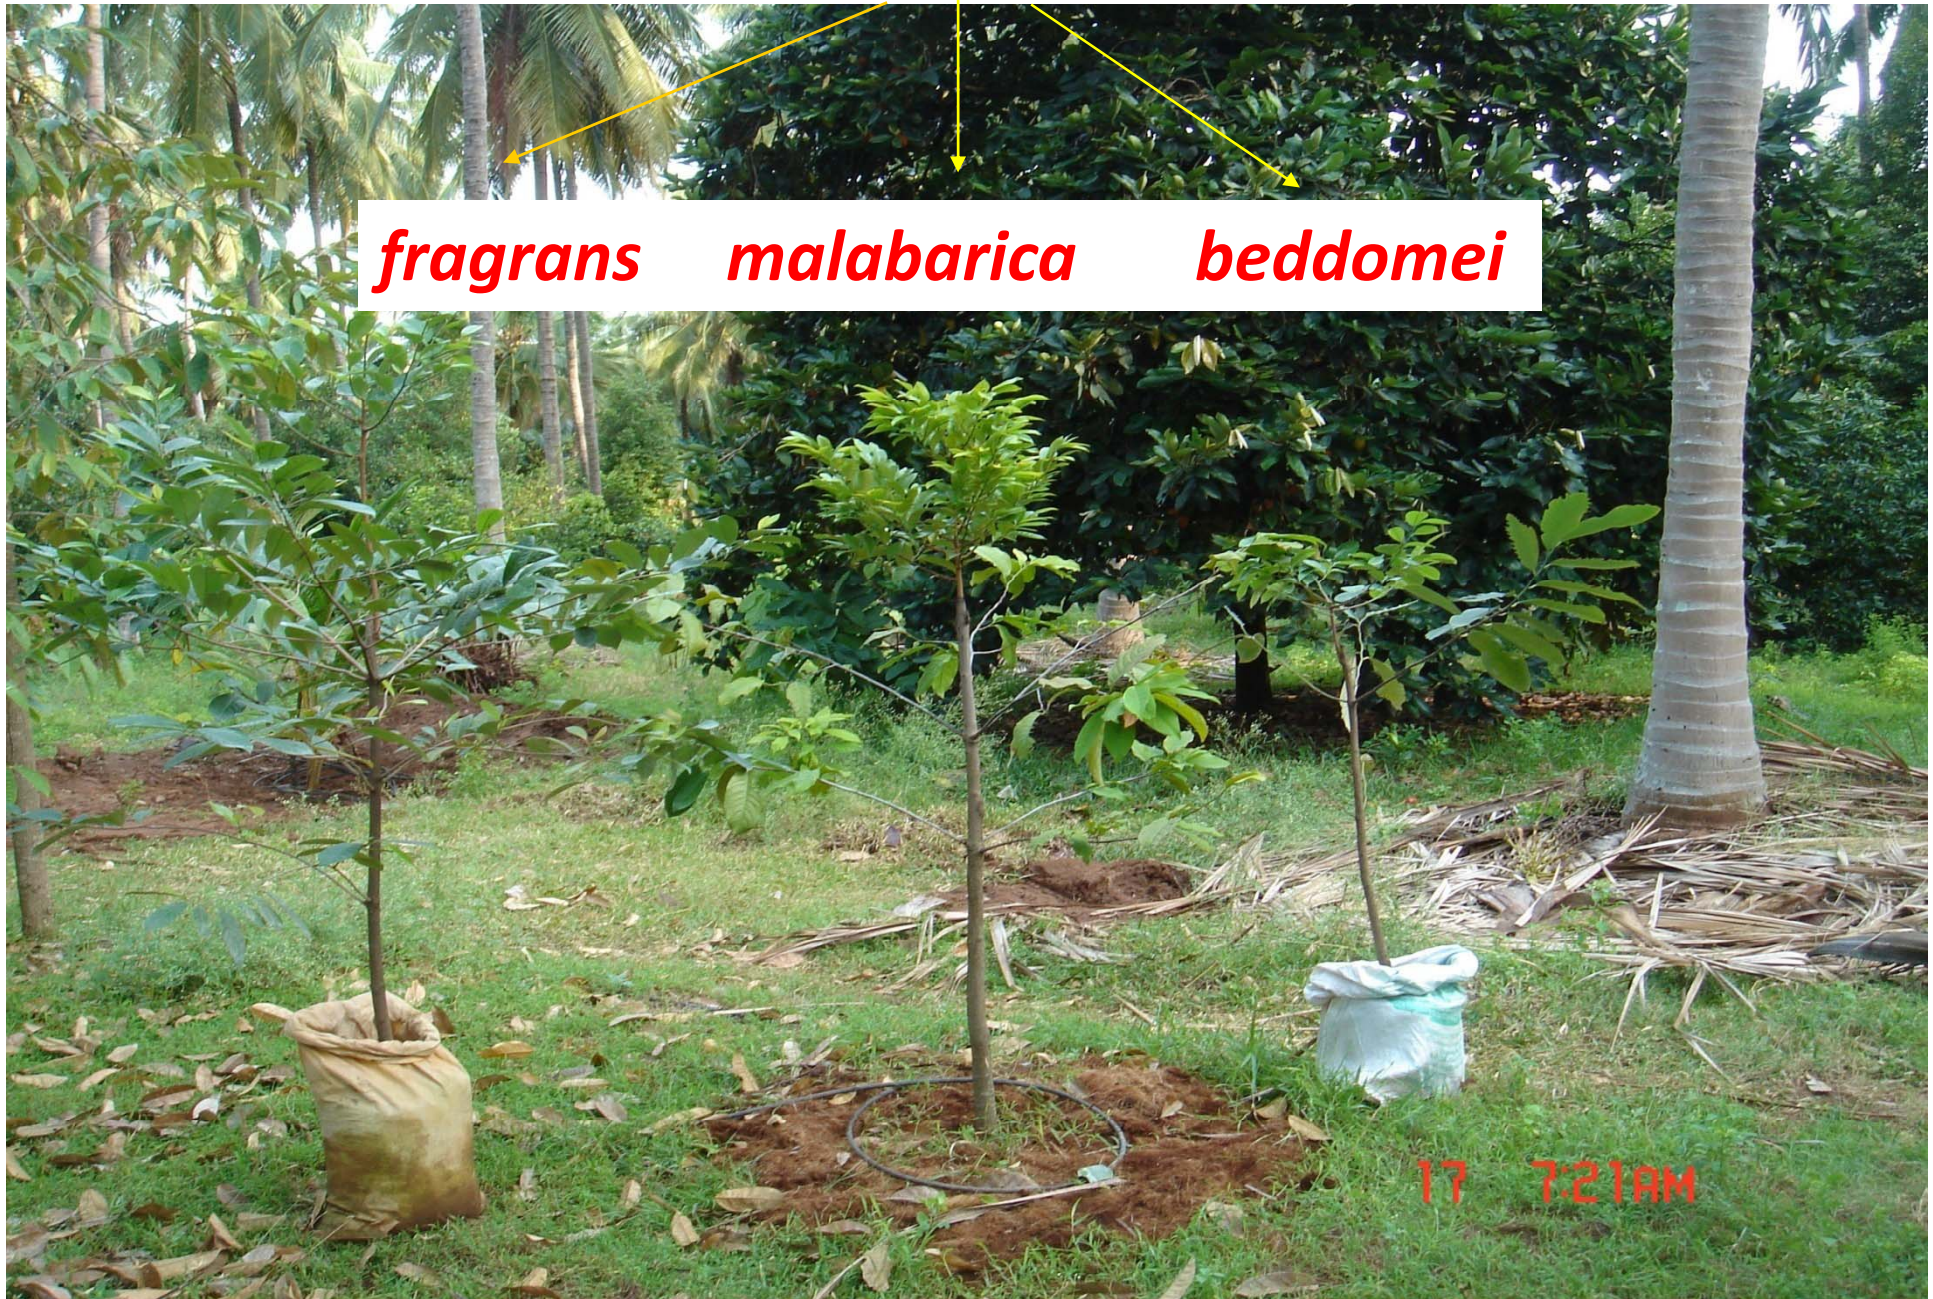

Latitude : 10.39 N
Longitude : 77.03 E

Monocropped Coconut Plantation

Little space Big harvest!!

Optimize your space and maximize your yield

6 10:03AM

Coconut + Nutmeg + Cocoa

17 7:35AM

**38 years old coconut plantation with 24 years old nutmeg
Nutmeg- Seedling progeny**

Patch budded nutmeg tree

Myristica

fragrans

malabarica

beddomei

17 7:21AM

Established plant using *Malabarica*
wild root stock

Bud union tied with polythene strip

Beheaded rootstock after bud union

Sprouting of scion

3 Years Old budded plant with good Genetic Characters

Beheaded male plant

26 3:50PM

TOP WORKED PLANT WITH BETTER ROOT SYSTEM SHOWING GOOD PERFORMANCE

Top working on a Male tree

26 3:15PM

Top Working
Conversion of poor yielding Female tree into
a highly productive Tree

19 7:52 AM

Well bearing branch – one step above bud union

Male shoot

Rootstock having male flowers

**Rootstock giving good yield
than its scion**